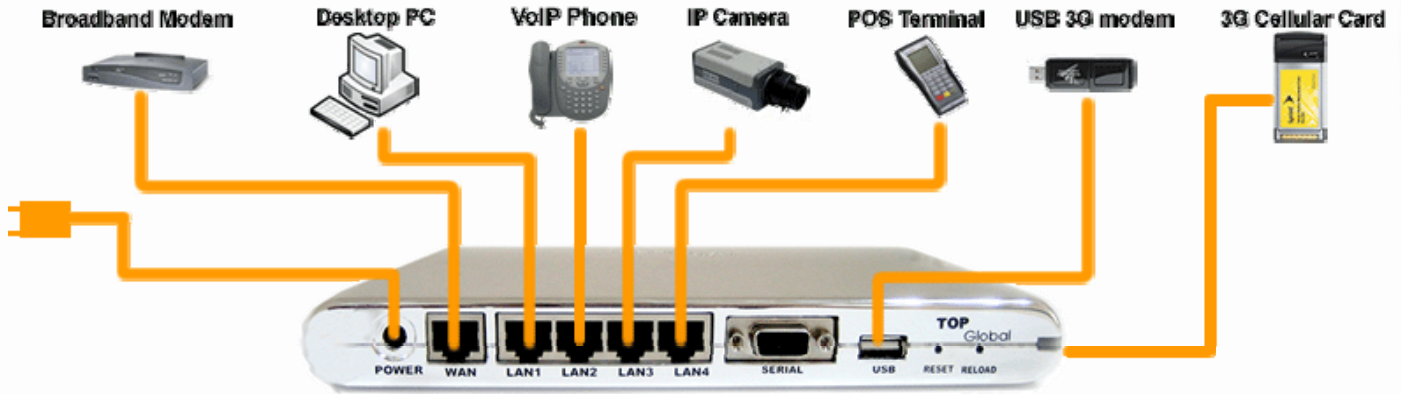

Supported Cellular Card List

Alltel

Kyocera KPC 650

AT&T

Option Wireless GlobeTrotter GT MAX

Sierra AC875

Sierra AC881

Sprint

Novatel S620

Novatel S720

Novatel U727

Pantech PX-500

Sierra AC580

Sierra AC595

UTStarcom PC5750

Verizon Wireless

Audiovox PC5220

Kyocera KPC650

Novatel V620

Novatel U727

Sierra AC580

Sierra AC595

UTStarcom PC5750

Product Specifications

Network Features:

- Load balance between WAN and 3G
- Auto Failover between WAN and 3G
- DHCP Server
- DNS Relay
- Auto-Reconnect
- Dial On Demand
- Always On
- Link Integrity
- PIN
- NAPT between LAN and WWAN
- IP Port Forwarding
- DMZ Support
- MAC access control
- NTP
- DDNS
- SNMP V1/V2
- RIP v1, v2
- OSPF
- QoS
- Serial Modem Back up

Management:

- User-friendly Web GUI
- Remote Central Management
- Setup Wizard 3G/4G WWAN
- Session and Status Monitoring Multiple
- Cellular Network Dial Up Mode

Security:

- Industry Leading Firewall Features
  - NAPT/ Port Forwarding
  - SPI
  - MAC Filter
  - Anti-Attack
  - URL Filter
- VPN End Point Feature, ESP/AH, 3DES/DES/MD5/SHA-1
- VPN pass-through for IPSec and PPTP

Interface:

- 3G/4G Cellular PCMCIA Slot
- 5 x 10/100Base-T (1 WAN and 4 LAN)
- 9 -Pin RS232 connector
- 1 x USB host

Environmental Specifications:

- Operating Temperature: 0-40 °C
- Storage Temperature: -20-70 °C
- Operating Humidity: 10-85% (Non-Condensing)

Physical Specifications:

- Dimension 180 (L) x135 (W) x25 (H) mm
- Weight 0.3 kg

Warranty:

- 1 year

System Requirements

- Broadband (cable, DSL) Internet service and modem with Ethernet connection
- Active 3G PCMCIA cellular card
- 3G USB Modem
- Ethernet adapter and cable for each computer
- Windows® 98SE, Me, NT, 2000, XP or other operating systems running a TCP/IP network
- Internet Explorer 6.0 or Netscape® 4.7 or higher

Package Contents

- MB6800M
- Power Adaptor
- LAN Cable
- CD (User Guide, Tools, Firmware)
- Quick Installation Guide