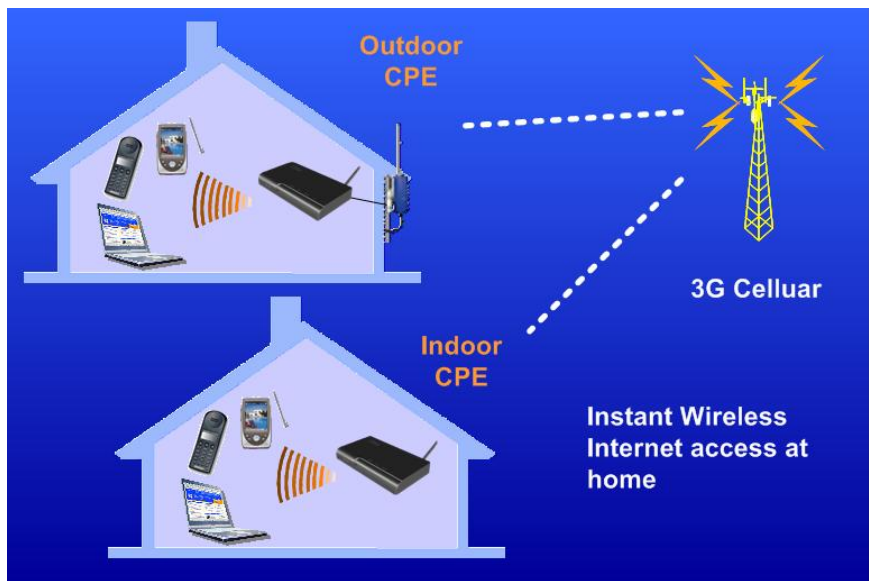

Internet access for the new developed housing

Normally people will counter with the Internet access problem in a new developed area because of the immature telecom facility structure. Also developer may counter the same