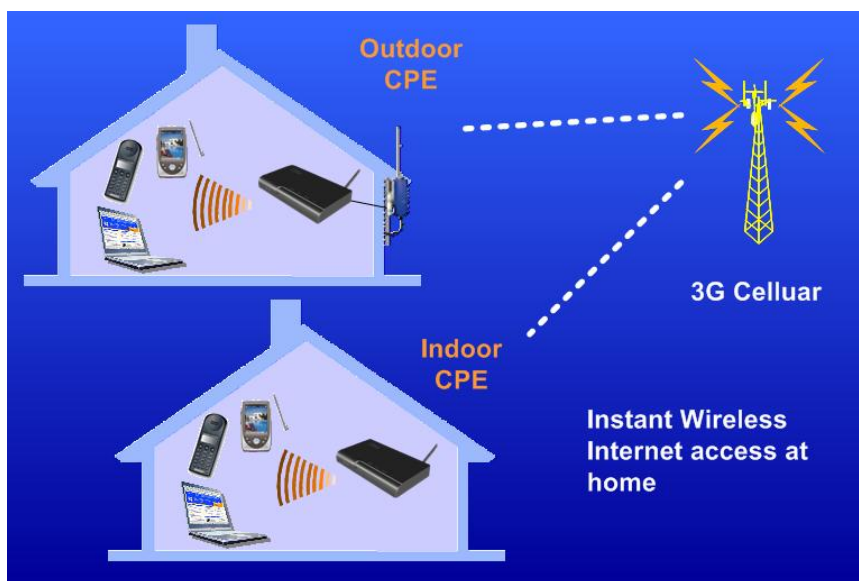

Internet access for the new developed housing

Normally people will counter with the Internet access problem in a new developed area because of the immature telecom facility structure. Also developer may counter the same