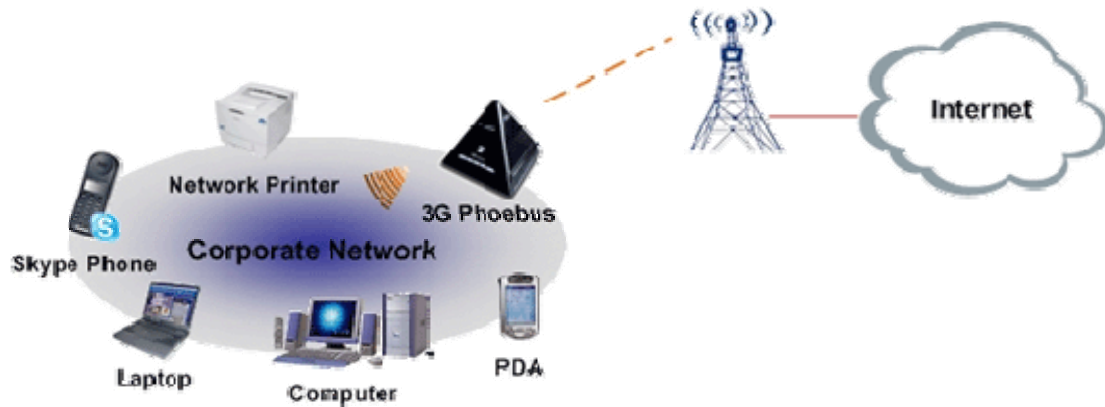

This solution is for small office and home office (SOHO) application based on 3G Phoebus from Top Global. 3G Phoebus eliminates the need for cables, extra switches, routers, and also eliminates T1, DSL and other backhaul costs. So it is a very economical solution for small enterprises.

All office devices (e.g. Laptops, network printers, PCs, PDAs, and VoIP phone etc.) can share one 3G Phoebus for Internet access. This solution is a totally wireless solution and offers network flexibility for users, and makes construction work easy and fast.