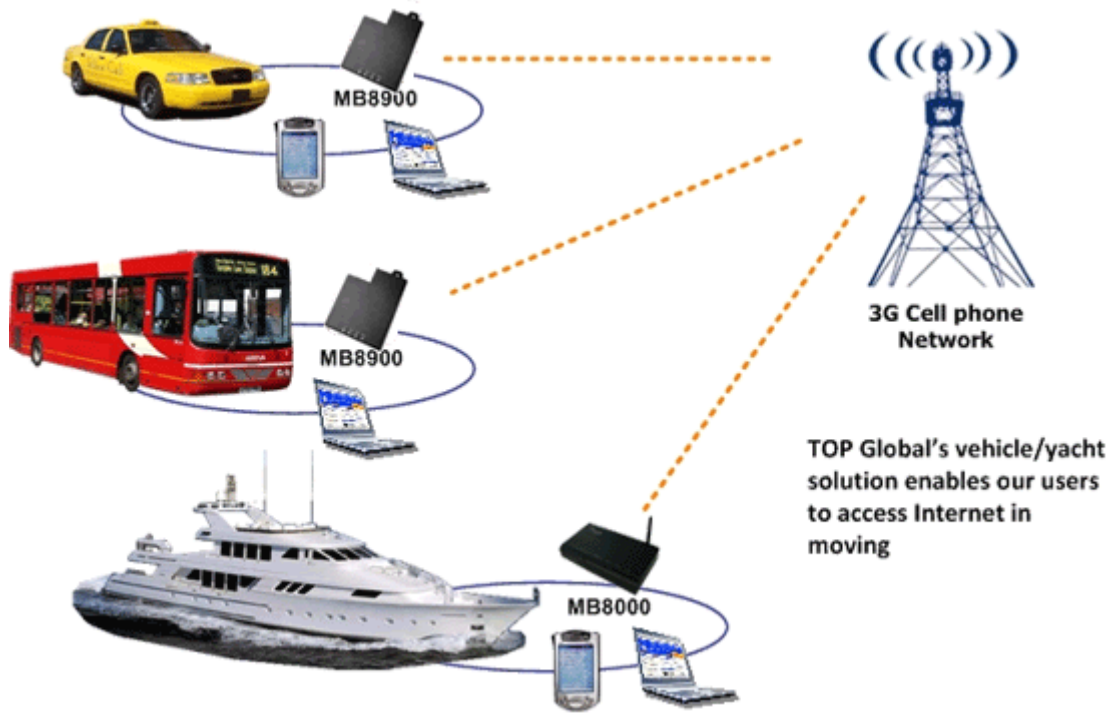

Top Global 3G Vehicle Router is a rugged, car mountable wireless communications gateway. Designed for use in challenging environments such as buses and taxis, it offers simple and effective IP communications services to our customers in moving vehicles and can get power directly from cigarette lighter in vehicles.

Different from expensive satellite communication, this solution uses cutting edge 3G cellular network as backbone, and offer cost effective, easy to use Internet access enables passenger to check email, surf web page while in trip.

For yacht owners, purchasing a Top Global MB8000 makes a new experience in their sailing trip. Rich features and high performance ensure every computer/laptop in yacht share 1 MB8000 to get Internet access at same time.

Real Bus with Top Global 3G Router Products